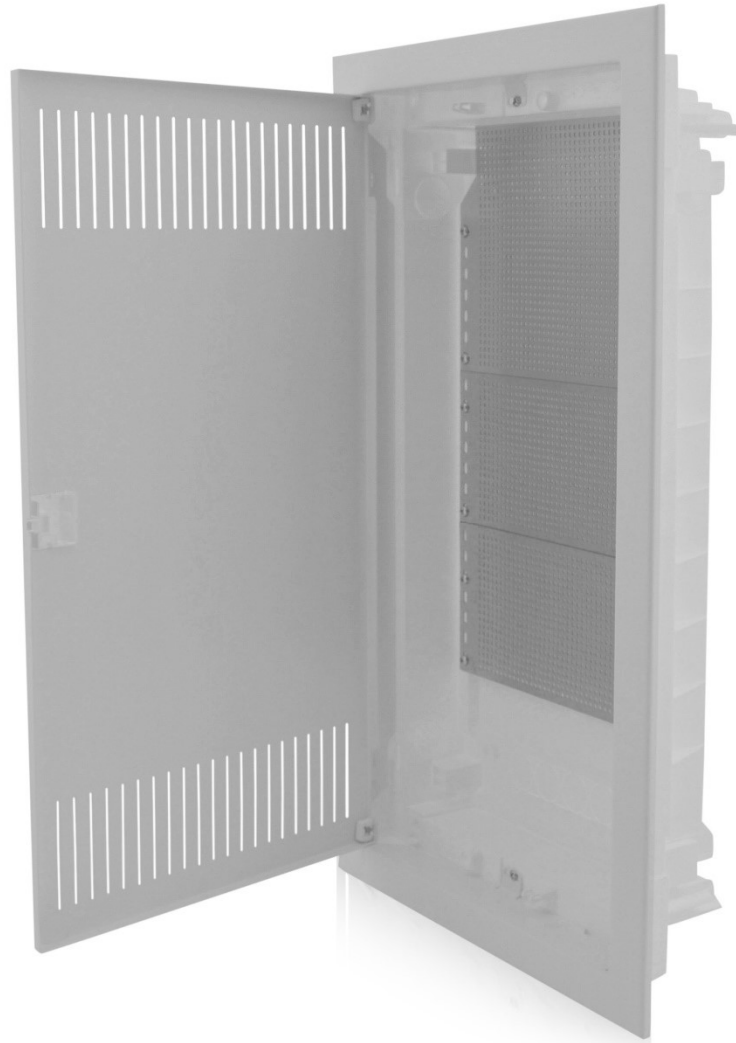

WEB: www.intratec-shop.de

Electrical specifications

Rows: 4 rows

Material cabinet: ABS

Material door: powder-coated sheet steel

Colour: White (RAL 9003)

Protection class: IP40

Glow wire test enclosure: 650°C

Glow wire test door: 960°C

Temperature: -25°C bs +60°C

Halogen free, RoHS compliant, IEC 60670 manufactured, CE, REACH

Door hinge: Left or right

Included: Continuously perforated mounting plate made of galvanised steel (perforation: 3,2mm), fixing material for flush mounting, operating instructions

Optional: Holder for WI-FI router, horizontal connection bracket, partition wall

Dimensions:

H/W/D: 717 x 346 x 92 mm