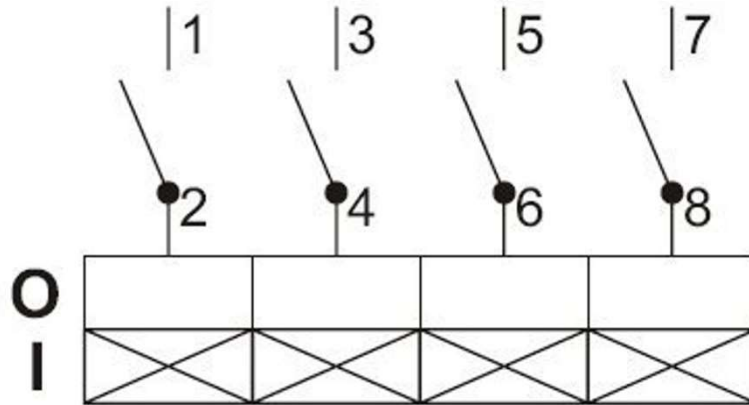

WEB: www.intratec-shop.de

Electrical specifications

Rated current I_e (AC-21A):	25A
Operating power (AC-23 415V):	7,5kW
Operating power (AC-3 230V):	3,0kW
Operating power (AC-3 400V):	5,5kW
Number of Poles:	4
Protection class:	IP65 (waterproof / dustproof) front side
Cable cross-section:	max. 2,5 - 4,0qmm
Material switch:	Polycarbonate
Temperature Resistance:	-25°C ... +70°C
VDE 0660	
IEC/EN 60947-1	
IEC/EN 60947-3	
IEC/EN 60947-5-1	
IEC/EN 60204-1	
CE, RoHS	

Circuit diagram

Dimensions