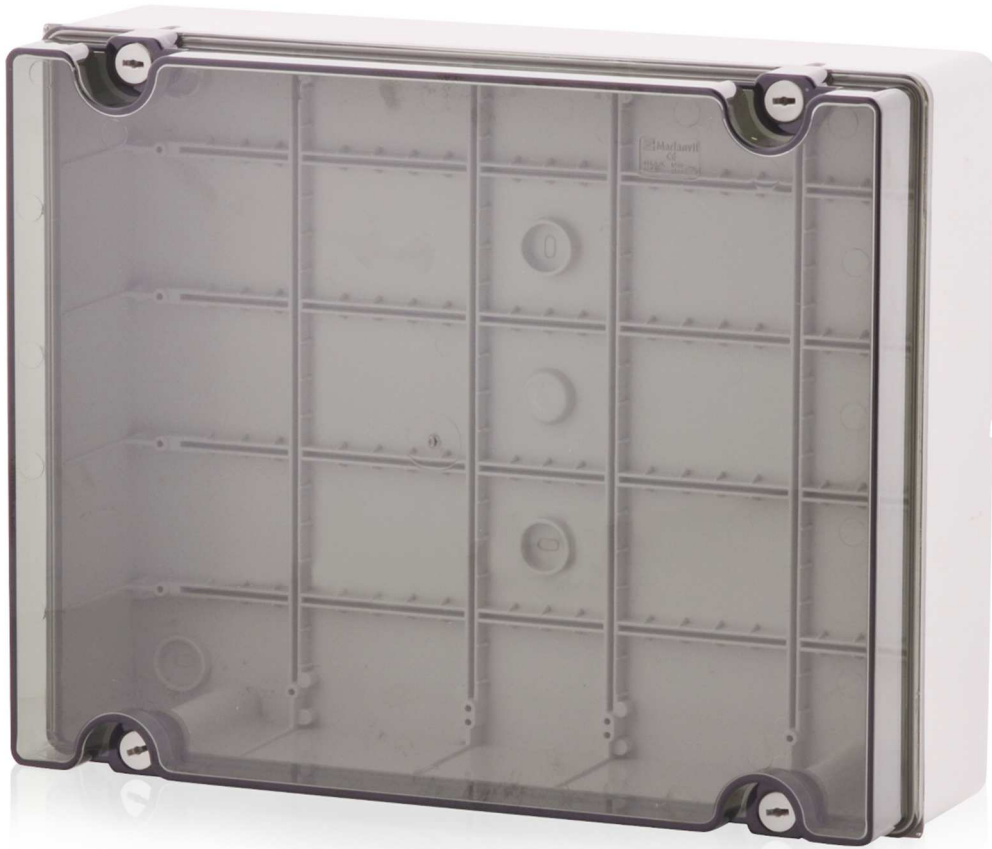

MAIL: info@intratec-hh.de

WEB: www.intratec-shop.de

Electrical specifications

Protection class: IP 65 according to DIN EN 60529/DIN 40050

Material: Housing ABS (UV protected), cover polycarbonate (UV protected), screws: polyamide

Colour: Enclosure grey RAL 7035, cover transparent smoke grey

Installation temperature: -15°C to +60°C acc. to DIN EN 60670

Temperature resistance: up to max. 70°C acc. to DIN EN 60695-10-2

Flame resistance: 650°C acc. to DIN EN 60695-2-11

Dimensions:

Width: 380 mm

Height: 300 mm

Depth: 120 mm